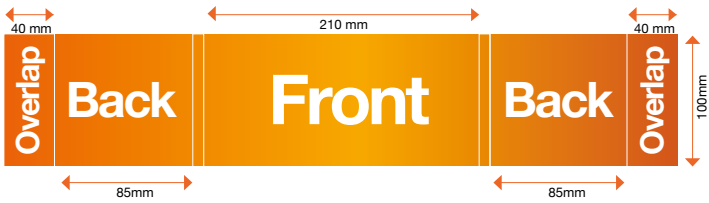

Printing
Please note, unless specifically organised at the time of your booking, it is your responsibility to get the Belly Band printed and supplied to our printers:

If you are supplying your own printed artwork
Please send us the artwork for approval before sending to your printers, belly band should be trimmed to the size shown and delivered to Pensord to be attached to the magazine. Please ensure you indicate which issue and magazine it is for.

Pensord Printers
Tram Road, Pontllanfraith, Blackwood NP12 2YA

If you wish us to introduce you to our printers
Quotes are available on request directly from our printers. For the latest prices please call us on 0161 833 6320. We still need to approve the artwork before printing, please supply as 1 piece of artwork using the below as a guide.