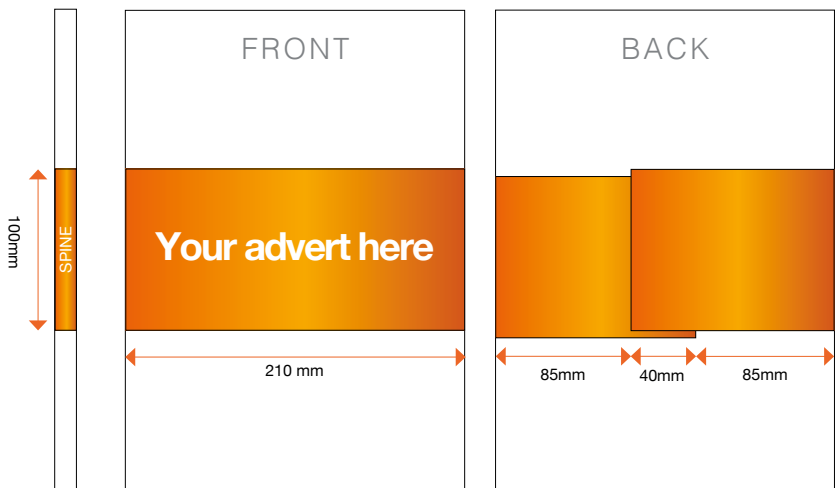

# BELLY BAND PRINT GUIDELINES

Send artwork to:  
[aaronk@cognitivepublishing.com](mailto:aaronk@cognitivepublishing.com)  
 Tel: 0161 833 6320

**Belly band**  
 Size: 520x100mm  
 Bleed: 3mm  
 Resolution: 300dpi  
 Colours: CMYK  
 Format: PDF/Jpeg/tiff

**Belly band size**  
 Artwork will be displayed on the front of the magazine, with your design continuing round the back, please use the size guide below to centralise any text or imagery on your design. There will be an overlapping area of 80mm. You can also use the reverse of the belly band for advertising if you wish.

Overlap area: 80mm (40mm each edge)  
 Total length of Belly band = 520mm

The Belly band will be adhered with Sellotape.

**Printing**  
 Please note, unless specifically organised at the time of your booking, it is your responsibility to get the Belly Band printed and supplied to our printers: